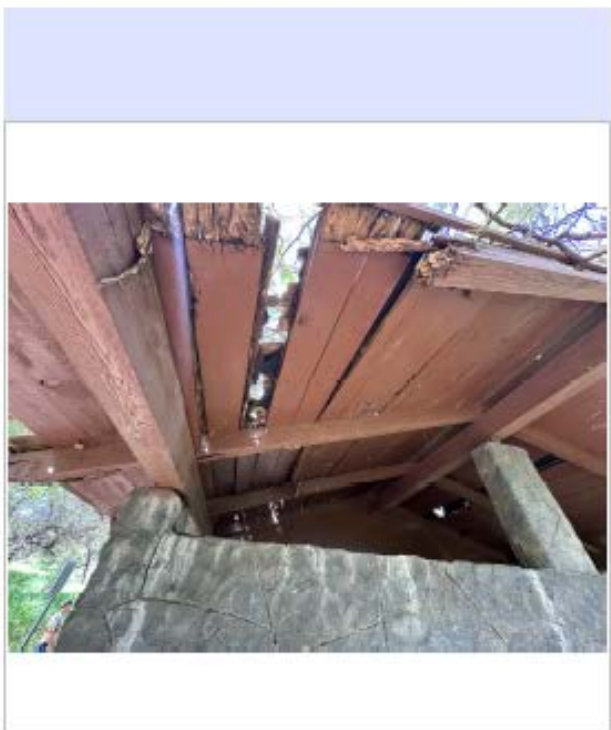

DLNR Job #: 26-SPK-001

Site Plan

DLNR Job #: 26-SPK-001

Site Pictures

Site Area: Cane Top - Comfort Station

DLNR Job #: 26-SPK-001

Site Pictures

Site Area: Cane Top - Comfort Station

DLNR Job #: 26-SPK-001

Site Pictures

Site Area: Camp Area 1 & 2 - Comfort Station

DLNR Job #: 26-SPK-001

Site Pictures

Site Area: Camp Area 3 & 4 - Comfort Station

DLNR Job #: 26-SPK-001

Site Pictures