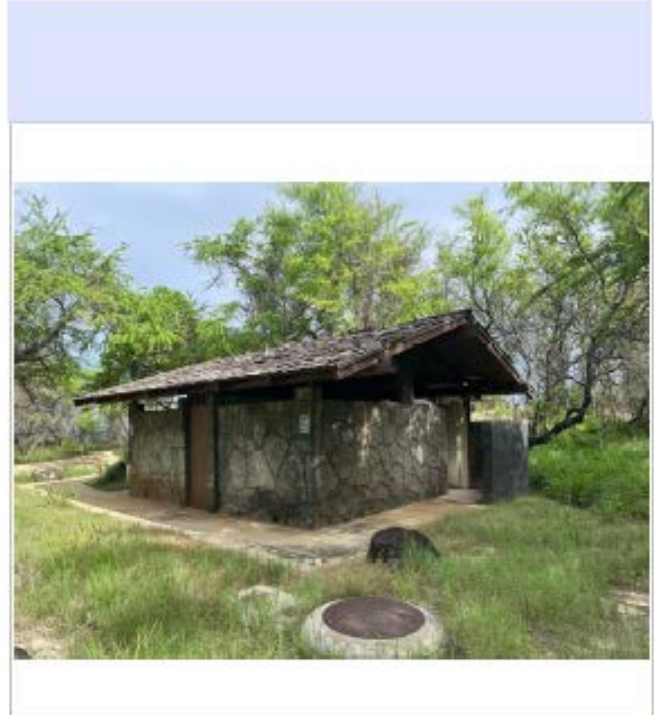

DLNR Job #: 26-SPK-001

Site Plan

DLNR Job #: 26-SPK-001

Site Pictures

Site Area: Cane Top - Comfort Station

DLNR Job #: 26-SPK-001

Site Pictures

Site Area: Cane Top - Comfort Station

DLNR Job #: 26-SPK-001

Site Pictures

Site Area: Camp Area 1 & 2 - Comfort Station

DLNR Job #: 26-SPK-001

Site Pictures

Site Area: Camp Area 3 & 4 - Comfort Station

DLNR Job #: 26-SPK-001

Site Pictures