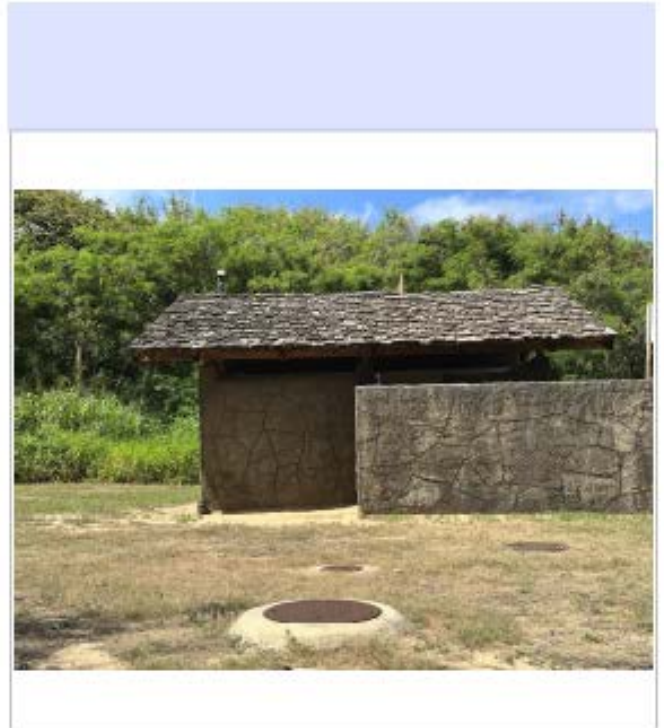

DLNR Job #: 26-SPK-001

Site Pictures

Site Area: Last Pavilion - Comfort Station